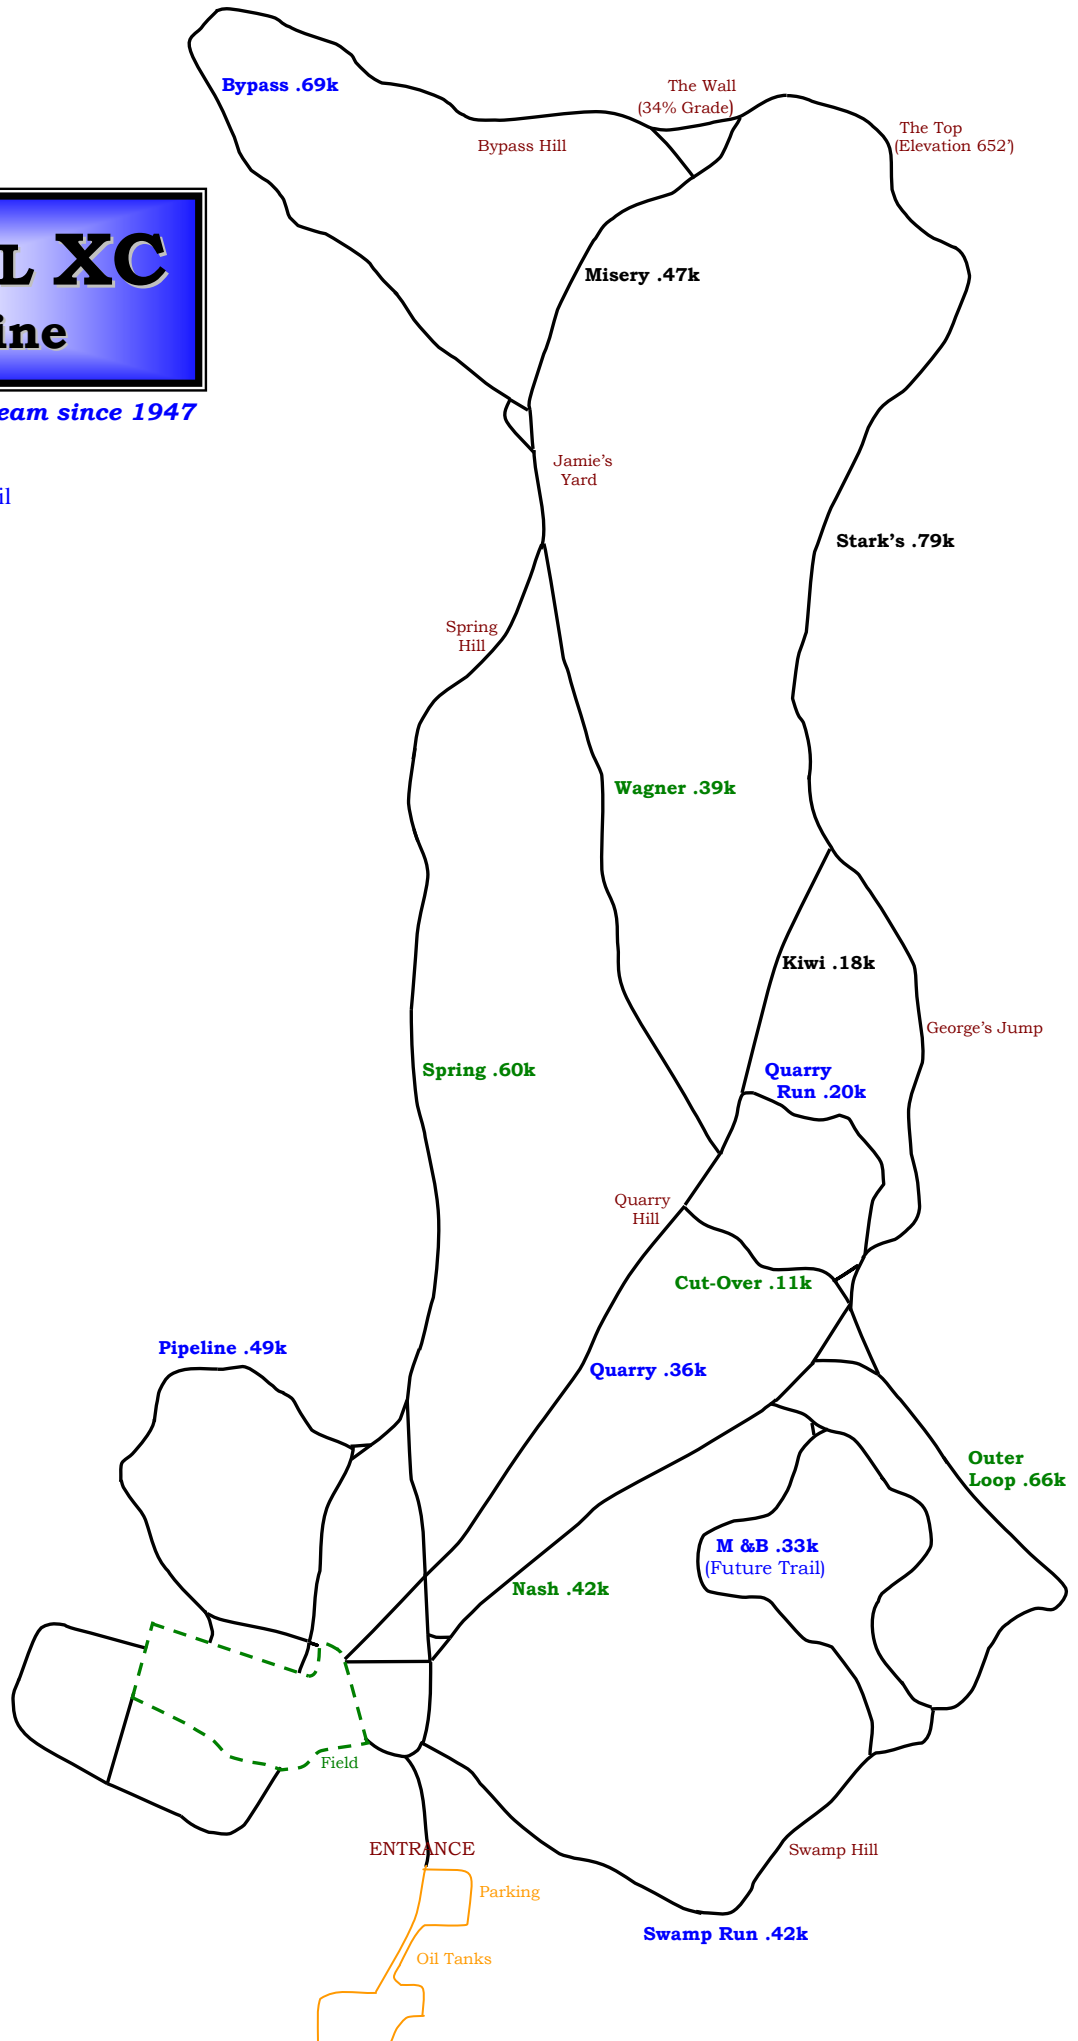

# STARK'S HILL XC

## Fryeburg, Maine

Home to the Fryeburg Academy Ski Team since 1947

Green Font = Easy Trail  
 Blue Font = Intermediate Trail  
 Black Font = Expert Trail

Scale: 1" = 400' or .122k